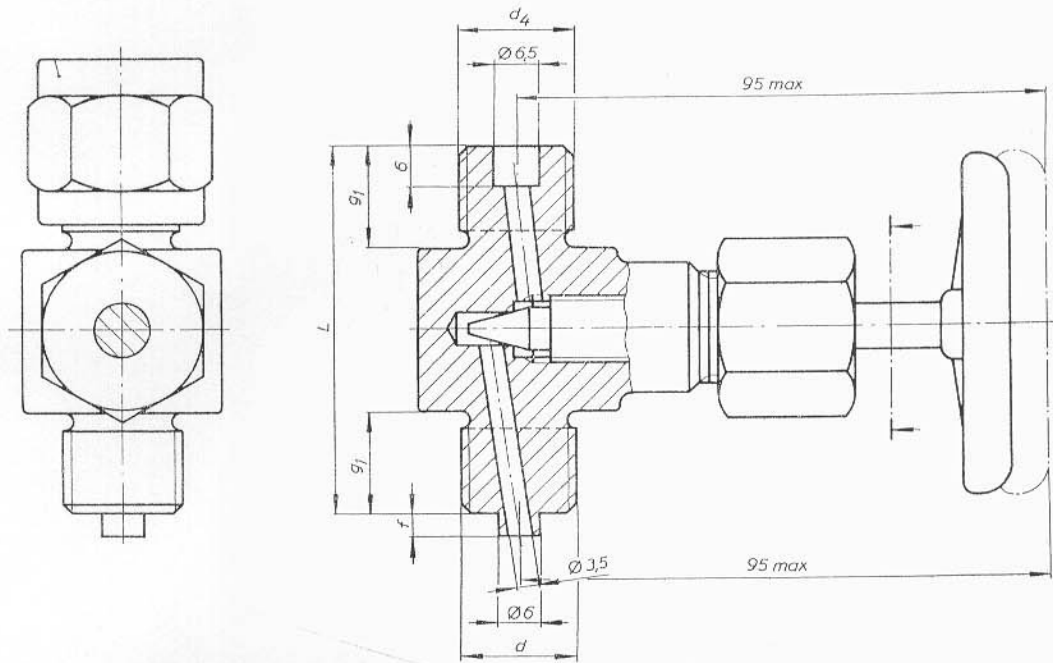

PRESSURE GAUGES NEEDLE VALVES WITHOUT CHECKING FLANGE

Brass SS-EN CW 614N

DN	RSK.No
8	462 20 11
10	462 20 15
15	462 20 23

DN	Thread		g1	f	b min	L
	d	d4				
8	R1/4-B	R1/4-B Left	13	3	31	50
10	R3/8-B	R3/8-B Left	15	3	31	54
15	R1/2-B	R1/2-B Left	20	5	34	64

Working pressure Max 100 Bar

Working temperature Max 185 C

The valve can be supplied with locked boxnut.

Packing: Graphite.

The valve are supplied with handwheel of steelplate

Rubens
VERKSTAD AB

BOX 103, S-280 60 BROBY